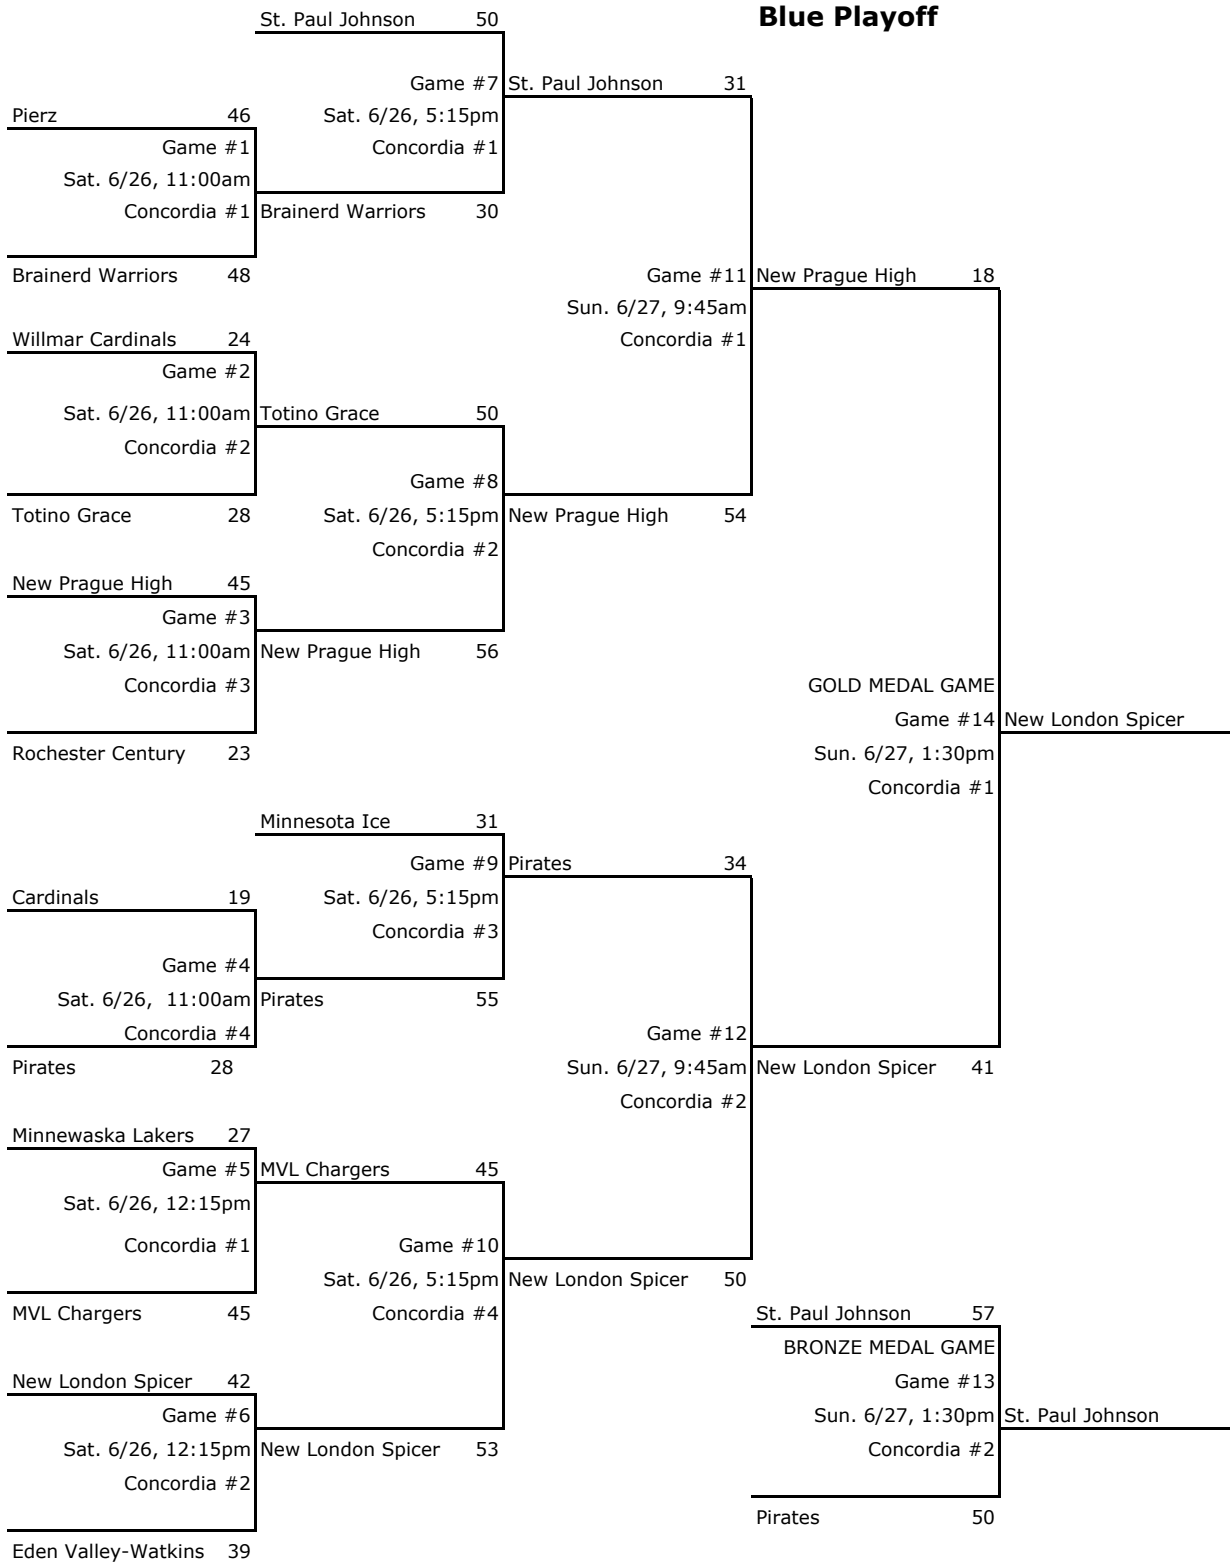

POOL E

E1	Rochester Century	Rochester	BK1456
E3	Cardinals	Staples	BK1463
E2	Sleepy Eye-St. Mary's	Sleepy Eye	BK5625

W	L	PF	PA	Pt Dif	H-H	Seed
2	0					1
1	1					2
0	2					3

POOL E GAME SCHEDULE

#1	Harding HS Fieldhouse	Friday, 6/25	4:00pm	E1	48	VS	E2	46
#2	Harding HS Fieldhouse	Friday, 6/25	6:30pm	E2	44	VS	E3	54
#3	Harding HS Fieldhouse	Friday, 6/25	9:00pm	E1	52	VS	E3	51

POOL F

F2	Eden Valley-Watkins	Eden Valley	BK5389
F1	New Prague High	New Prague	BK4997
F3	Lee Bros	Ada	BK1153

W	L	PF	PA	Pt Dif	H-H	Seed
1	1			+15		1
1	1			+2		2
1	1			-17		3

POOL F GAME SCHEDULE

#1	Harding HS Gym	Friday, 6/25	4:00pm	F1	50	VS	F2	47
#2	Harding HS Gym	Friday, 6/25	6:30pm	F2	37	VS	F3	19
#3	Harding HS Gym	Friday, 6/25	9:00pm	F1	45	VS	F3	46

POOL G

G3	Pirates	Crookston	BK1110
G2	Willmar Cardinals	Willmar	BK4575
G1	MN Flash	Windom	BK5205

W	L	PF	PA	Pt Dif	H-H	Seed
2	0					1
1	1					2
0	2					3

POOL G GAME SCHEDULE

#1	Hillcrest Rec Center	Friday, 6/25	1:30pm	G1	39	VS	G2	41
#2	Hillcrest Rec Center	Friday, 6/25	5:15pm	G2	33	VS	G3	49
#3	Hillcrest Rec Center	Friday, 6/25	9:00pm	G1	49	VS	G3	52

**2004 STAR OF THE NORTH SUMMER GAMES
St. Paul
11/12th Grade Girls' Basketball Schedule**