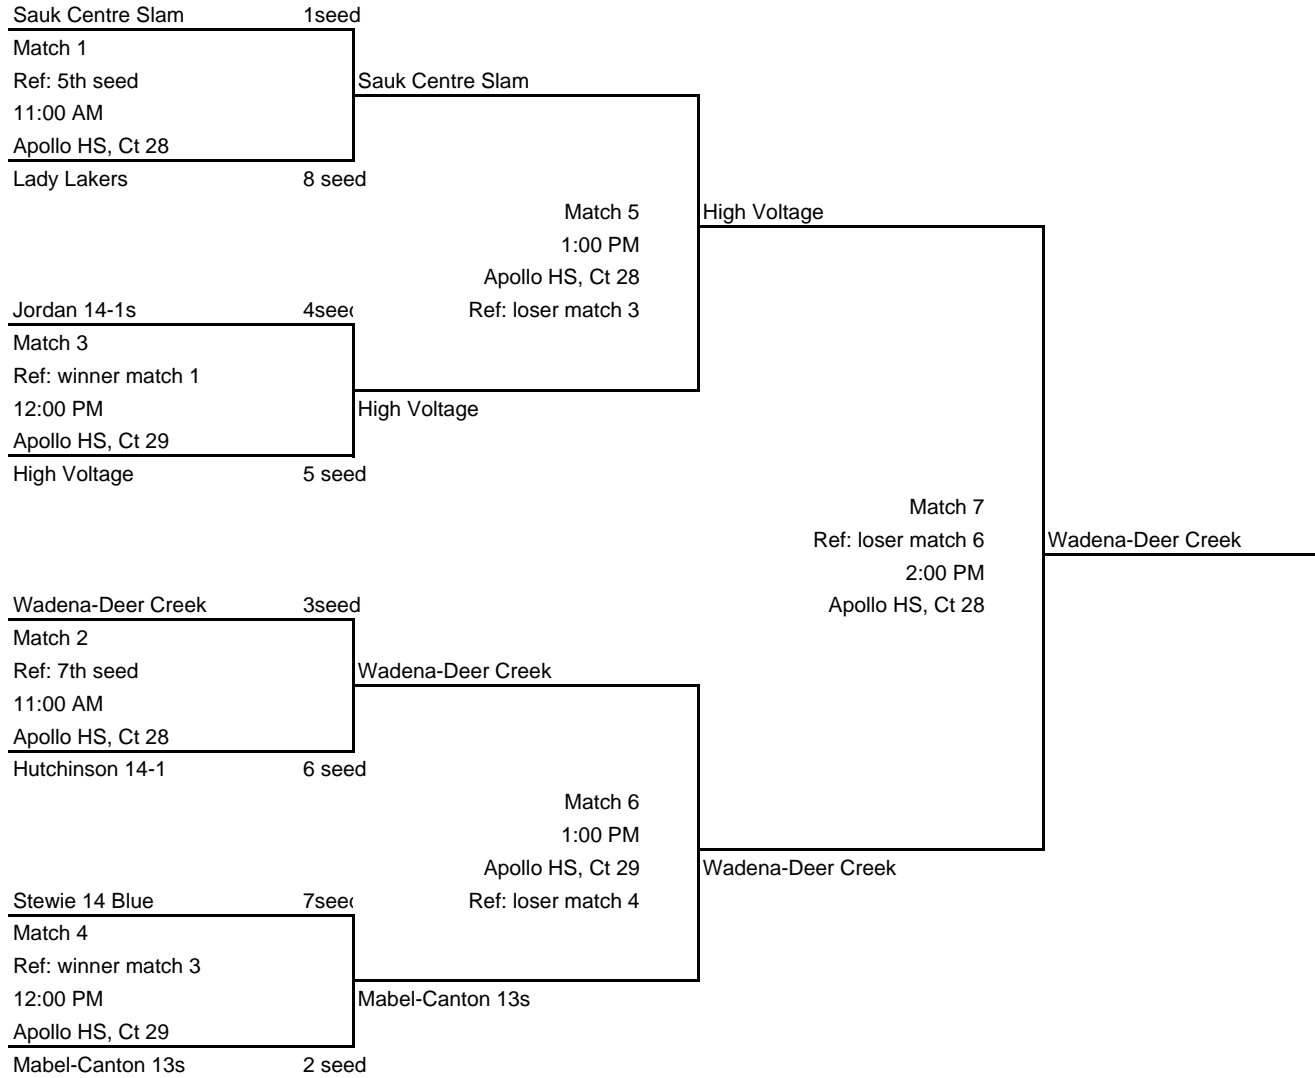

GOLD PLAYOFF

14AB