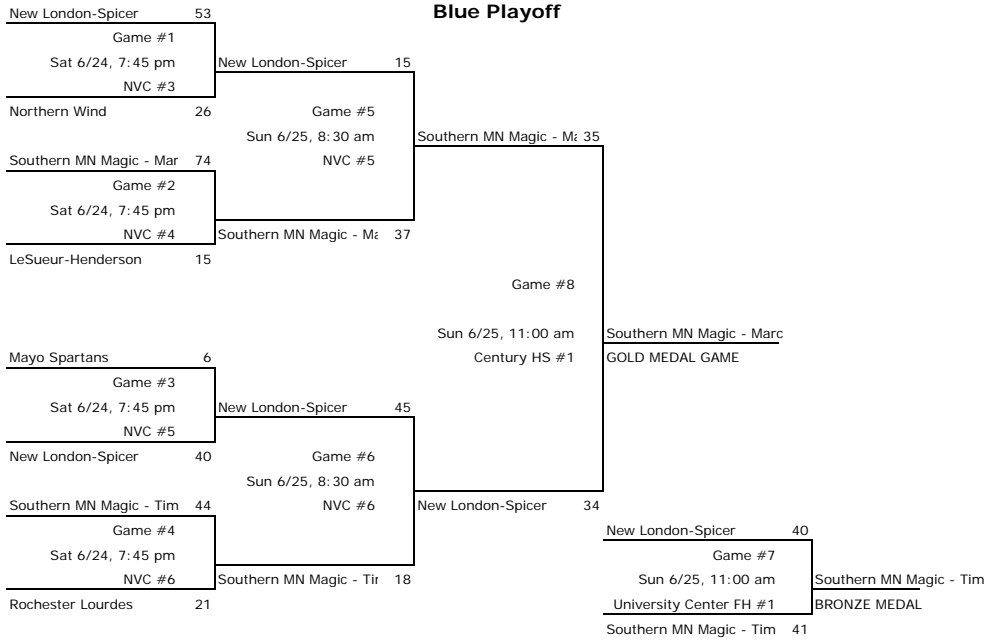

**POOL B GAME SCHEDULE**

#1	National VB Center #4	Friday 6/23	7:45 pm	B1	41	VS	B2	22
#2	National VB Center #3	Friday 6/23	9:00 pm	B3	28	VS	B4	31
#3	National VB Center #1	Saturday 6/24	11:00 am	B1	51	VS	B3	16
#4	National VB Center #2	Saturday 6/24	11:00 am	B2	35	VS	B4	15

#1	National VB Center #6	Friday 6/23	6:30 pm	C1	33	VS	C2	35
#2	National VB Center #4	Friday 6/23	9:00 pm	C2	35	VS	C3	37
#3	National VB Center #3	Saturday 6/24	11:00 am	C1	38	VS	C3	25

**POOL D**

			W	L	PF	PA	Pt Dif	H-H	Seed
D1	Southern MN Magic - Tim	Austin	BK1414	2					1
D3	Northern Wind	Cloquet	BK7986	1	1				2
D2	Chatfield	Chatfield	BK1137		2				3

**POOL D GAME SCHEDULE**

#1	National VB Center #6	Friday 6/23	5:15 pm	D1	70	VS	D2	7
#2	National VB Center #1	Friday 6/23	9:00 pm	D2	44	VS	D3	51
#3	National VB Center #5	Saturday 6/24	12:15 pm	D1	72	VS	D3	21

2006 STAR OF THE NORTH SUMMER GAMES

Rochester

8-9th grade girls

2004 STAR OF THE NORTH SUMMER GAMES

Blue Playoff

Red Playoff