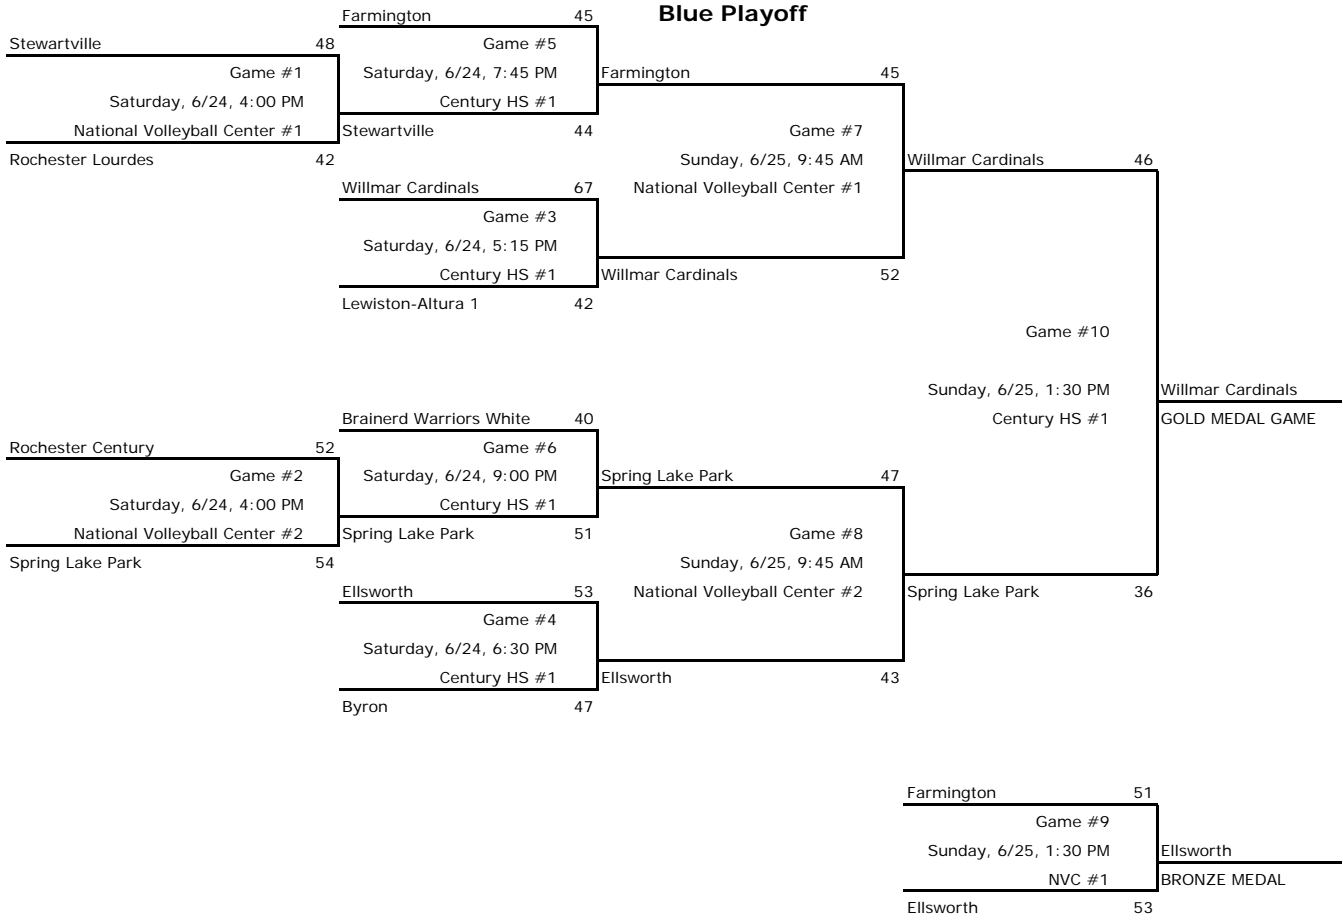

**2006 STAR OF THE NORTH SUMMER GAMES
Rochester
11-12th Grade Boys
2004 STAR OF THE NORTH SUMMER GAMES**