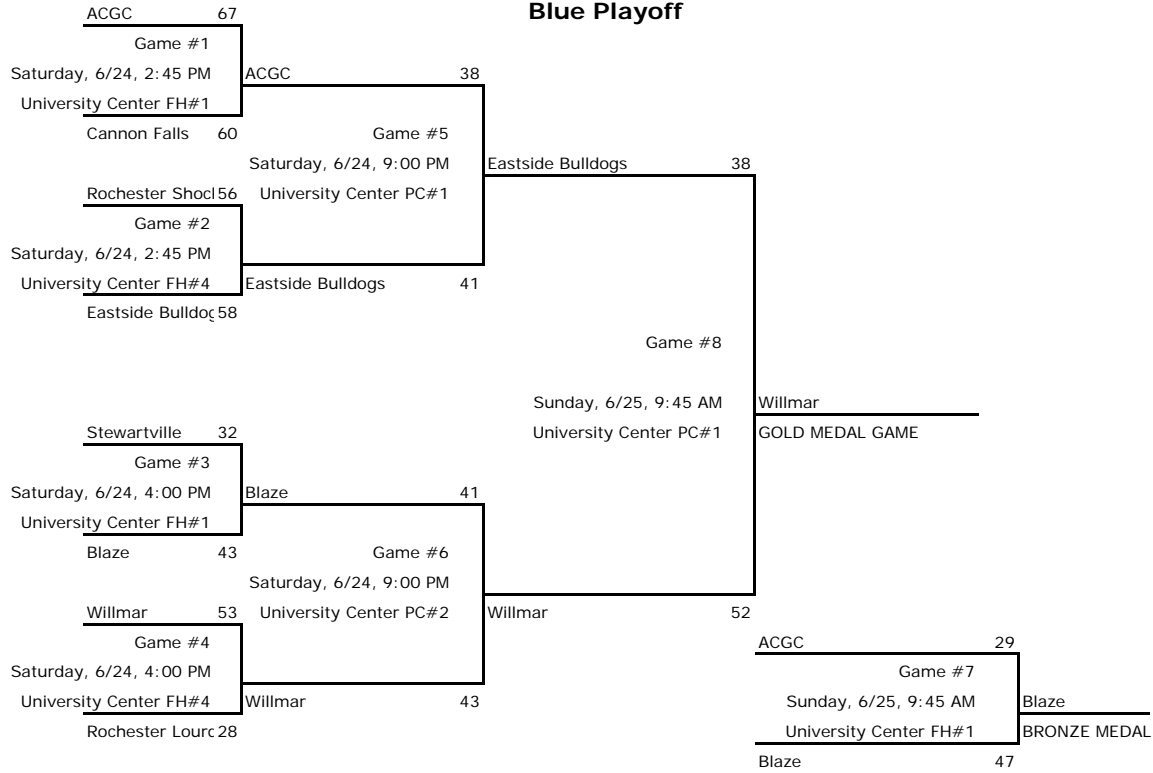

**POOL A GAME SCHEDULE**

#1	Century HS #1	Friday, 6/23	4:00 PM	A1	39	VS	A2	34
#2	National Volleyball (Friday, 6/23)	7:45 PM	A3	18	VS	A4	47	
#3	University Center FI Saturday, 6/24	8:30 AM	A1	59	VS	A3	29	
#4	University Center FI Saturday, 6/24	8:30 AM	A2	44	VS	A4	54	

**POOL C GAME SCHEDULE**

#1	Century HS #3	Friday, 6/23	4:00 PM	C1	21	VS	C2	61
#2	National Volleyball (Friday, 6/23)	9:00 PM	C2	46	VS	C3	42	
#3	University Center FI Saturday, 6/24	9:45 AM	C1	38	VS	C3	63	

**POOL D**

				W	L	PF	PA	Pt Dif	H-H	Seed
D2	Willmar	Willmar	BK7207	2						1
D1	Cannon Falls	Cannon Falls	BK7734	1	1					2
D3	Ellsworth	Ellsworth	BK7215		2					3

**POOL D GAME SCHEDULE**

#1	National Volleyball (Friday, 6/23)	6:30 PM	D1	29	VS	D2	53
#2	National Volleyball (Friday, 6/23)	9:00 PM	D2	67	VS	D3	29
#3	University Center FI Saturday, 6/24	11:00 AM	D1	47	VS	D3	40

**2006 STAR OF THE NORTH SUMMER GAMES  
Rochester  
10th Grade Boys  
2004 STAR OF THE NORTH SUMMER GAMES**

**Blue Playoff**

**Red Playoff**